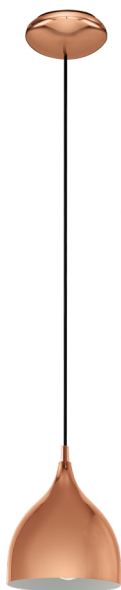

# 94743 CORETTO 2

## General Information

Material number	94743
Type	pendant light
Product segment	Indoor
Theme	Vintage

## Dimensions

Article Height (in mm)	1100
Article Diameter (in mm)	170
Net Weight	0.55 Kilogram

## Material & Colour

Enclosure Material	steel
Enclosure Colour	copper